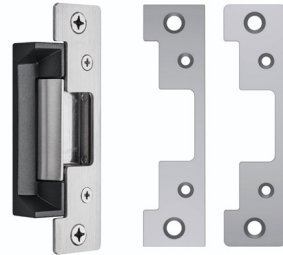

Purchase Options:

- Buy 3: Get a \$50 Gift Card
- Buy 5: Get a \$100 Gift Card

DEAL 3

#366-9400 | HES 9400-630
Surface Mounted Elec. Strike

#366-9600 | HES 9600-630
Rim Electric Strike Body

\$269.10 ea.

-OR-

Purchase Options:

- Buy 2: Get a \$50 Gift Card

DEAL 5

#366-5013 | HES 5000C-630
5000C Complete Latchbolt Pack

\$104.83 ea.

Purchase Options:

- Buy 3: Get a \$25 Gift Card
- Buy 5: Get a \$50 Gift Card

DEAL 6

#366-5300 | HES 5300C-630
5300C Low Profile Electric Strike
Complete Pack C

\$208.26 ea.

Purchase Options:

- Buy 3: Get a \$50 Gift Card
- Buy 5: Get a \$100 Gift Card

ALSO STOCKING!

#366-1515 | HES 1500C-630
1500 Series Complete Pack